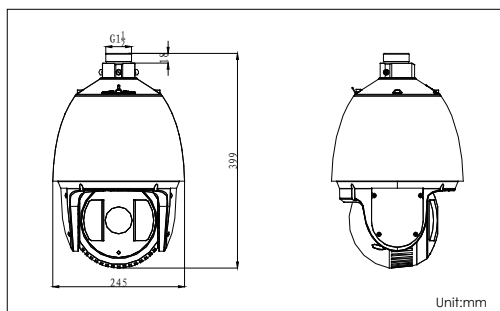

Dimensions

Accessories

Available models

DS-2DF7283-A: 24VAC, outdoor

DS-2DF7283-A	
Camera	
Image sensor	1/2.8" Progressive Scan CMOS
Effective pixel	2230K pixels
Min. Illumination	High sensitivity: Color: 0.5Lux@F1.6,B/W: 0.08Lux@F1.6 , 0 Lux with IR Normal: Color: 1.7Lux@F1.6 ,B/W: 0.26Lux@F1.6, 0 Lux with IR
White balance	Auto / Manual /ATW/Indoor / Outdoor / Daylight lamp / Sodium lamp
AGC	Auto / Manual
S / N ratio	≥ 50dB
Digital noise reduction	3D DNR
Backlight compensation	BLC
Wide dynamic range	True WDR
Shutter speed	50Hz: 1 ~ 1/30,000s, 60Hz: 1 ~1/30,000s
Day & Night	IR Cut Filter
Digital zoom	16X
Privacy masking	24 privacy masks programmable, optional multiple colors and mosaics
Focus mode	Auto / Semiautomatic / Manual
Lens	
Focal length	4.7 ~ 94mm, 20X optical zoom
Zoom speed	Approx. 2.3s (Optical Wide-Tele)
Angle of view	55.4 ~ 2.9 degree (Wide-Tele)
Min. Working distance	10 ~ 1000mm(Wide-Tele)
Aperture range	F1.6 ~ F3.5
Pan and Tilt	
Pan / Tilt range	Pan: 360° endless; Tilt: -2° ~ 90° (auto flip)
Pan / Tilt speed	Pan Manual Speed: 0.1° ~ 160°/s, Pan Preset Speed: 240°/s Tilt Manual Speed: 0.1° ~ 120°/s, Tilt Preset Speed: 200°/s
Proportional zoom	Rotation speed can be adjusted automatically according to zoom multiples
Number of preset	300
Patrol	8 patrols, up to 32 presets per patrol
Pattern	4 patterns, with the recording time not less than 10 minutes per pattern
Power-off memory	Support
Park action	Preset / Patrol / Pattern / Pan scan / Tilt scan / Random scan / Frame scan / Panorama scan
PTZ position display	Support
Preset freezing	Support
Scheduled task	Auto Scan / Frame Scan / Random Scan / Patrol / Pattern / Preset / Panorama Scan/ Tilt Scan / Dome Reboot/ Dome Adjust / Aux Output
Infrared	
IR distance	Up to 150m
IR intensity	Automatically adjusted, depending on the zoom ratio
Alarm	
Alarm input	7 inputs
Alarm output	2 relay outputs, alarm response actions configurable
Alarm trigger	Face detection, Intrusion detection, Line crossing detection, Region entrance, Region exiting, Motion detection, Audio Exception Detection, Dynamic analysis, Tampering alarm, Network disconnect, IP address conflict, Storage exception
Alarm action	Preset, Patrol, Pattern, SD/SDHC card recording, Relay output, Notification on Client
Local Video&Audio	
Video output	1.0V[p-p] / 75Ω, NTSC (or PAL) composite, BNC
Audio input	1 Mic in/Line in interface. Line input: 2-2.4V[p-p]; output impedance: 1KΩ, ±10%
Audio output	1 Audio output interface. Line level, impedance: 600Ω
Network	
Ethernet	10Base-T / 100Base-TX, RJ45 connector
Max. image resolution	1920×1080
Frame rate	50Hz: 25 fps (1920×1080), 25 fps (1280×960) , 25 fps (1280×720) 60Hz: 30 fps (1920×1080), 30 fps (1280×960) , 30 fps (1280×720)
Image compression	H.264 / MJPEG / MPEG4, H.264 encoding with Baseline / Main / High profile
ROI encoding	Support
Audio compression	G.711u / G.711a / G.726 / MP2L2/G.722
Protocols	IPv4/IPv6, HTTP, HTTPS, 802.1x, Qos, FTP, SMTP, UPnP, SNMP, DNS, DDNS, NTP, RTSP, RTP, TCP, UDP, IGMP, ICMP, DHCP, PPPoE
Simultaneous live view	Up to 20
Streams	Triple streams
SD memory card	Built-in SD/SDHC Slot, up to 64GB, support manual / alarm / edge recording
User/Host level	Up to 32 users, 3 Levels: Administrator, Operator and User
Security measures	User authentication (ID and PW), Host authentication (MAC address), IP address filtering
Integration	
Application programming	Open-ended API, support Onvif(Profile G), PSIA and CGI, Genetec
Web browser	IE 7+, Chrome 18+, Firefox 5.0+, Safari 5.02+, support multi-language
General	
RS-485 protocols	HIKVISION, Pelco-P, Pelco-D, self-adaptive
Power	24VAC, max. 50W
Working temperature	-30°C ~ 65°C(-22°F ~ 149°F)
Humidity	90% or less
Protection level	IP66
	TVS 4,000V lightning protection, surge protection and voltage transient protection
Dimensions	Φ245 × 399mm (Φ9.65" × 15.71")
Weight	Approx. 6kg(13.22lbs)
Mount option	Long-arm wall mount: DS-1602ZJ; Corner mount: DS-1602ZJ-corner; Pole Mount: DS-1602ZJ-pole; Power box mount:DS-1602ZJ-box